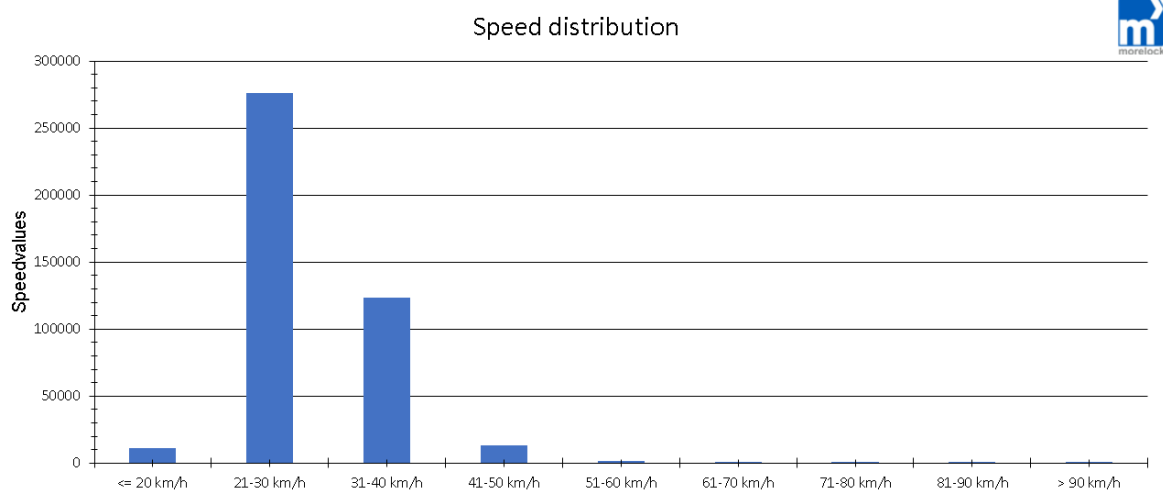

Data from Speed Camera South of Village

Evaluation time 09 December 2020 - 17 January 2021

Speed limit 50 km/h – 30 Mph

Vehicle count / Speed record

	Count
<= 20 km/h	9863
21-30 km/h	306063
31-40 km/h	99479
41-50 km/h	8343
51-60 km/h	1029
61-70 km/h	115
71-80 km/h	27
81-90 km/h	5
> 90 km/h	1
Total	424925

Number of Vehicles exceeding the speed limit 1177

Speed violations 0.28 %