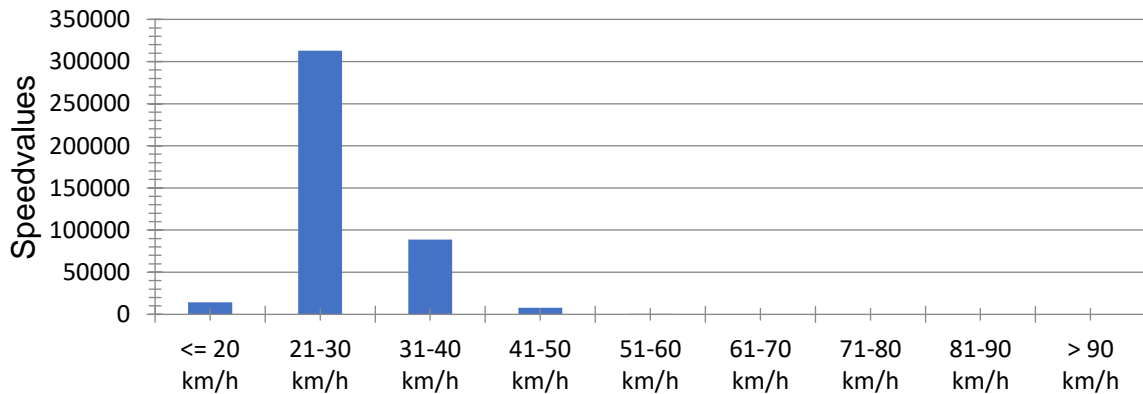

Hadnall Village Speed Report

Evaluation period 19 November 2020 - 17 January 2021

Data from Speed Camera North of Village

Speed limit 50 km/h = 30 Mph

Vehicle count / Speed record

	Count
<= 20 km/h	14142
21-30 km/h	313036
31-40 km/h	88924
41-50 km/h	7955
51-60 km/h	778
61-70 km/h	67
71-80 km/h	22
81-90 km/h	0
> 90 km/h	0
Total	424924

Number of Vehicles exceeding the speed limit 867

Speed violations 0.2 %

Speed distribution

Data from Speed Camera South of Village

Evaluation time 09 December 2020 - 17 January 2021

Speed limit 50 km/h – 30 Mph

Vehicle count / Speed record

	Count
<= 20 km/h	9863
21-30 km/h	306063
31-40 km/h	99479
41-50 km/h	8343
51-60 km/h	1029
61-70 km/h	115
71-80 km/h	27
81-90 km/h	5
> 90 km/h	1
Total	424925

Number of Vehicles exceeding the speed limit 1177