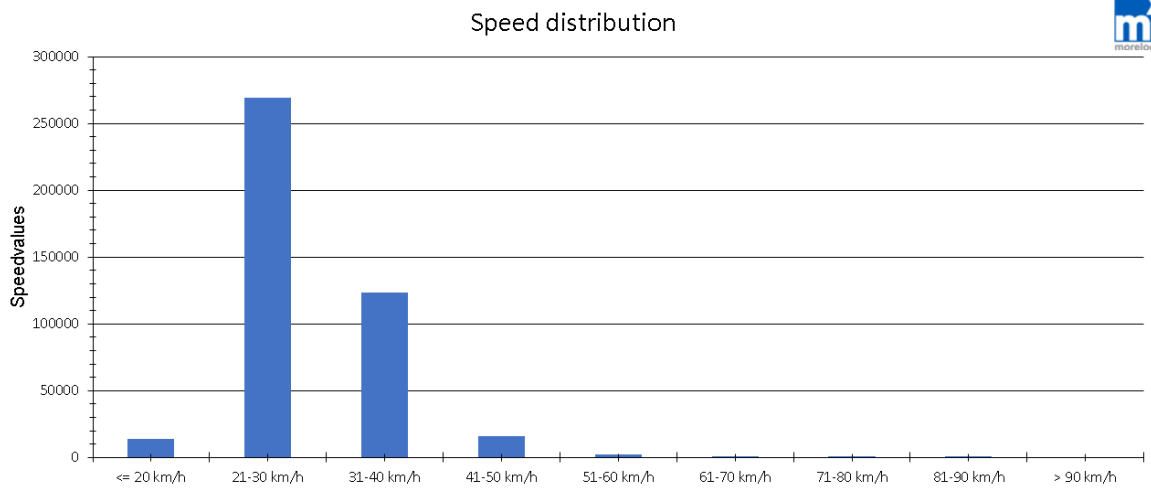

Evaluation period 30 April 2020 - 07 June 2020

Data from Speed Camera North of Village

Speed limit 50 km/h – 30 Mph

Vehicle count / Speed record

	Count
<= 20 km/h	14179
21-30 km/h	269485
31-40 km/h	123308
41-50 km/h	15713
51-60 km/h	2007
61-70 km/h	186
71-80 km/h	24
81-90 km/h	3
> 90 km/h	0
Total	424905

Number of Vehicles exceeding the speed limit 2220

Speed violations 0.52 %